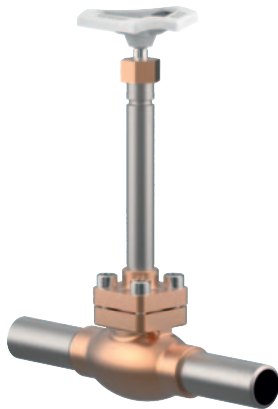

## Worcester Cryogenic Ball Valves & Cryogenic Diverter Ball Valves with Extended and Non-Extended Stem

Part #  
WC-C44-1166-PMSE-1

Part #  
WC-C44-6666-PMSE-2

Part #  
WC-CN44V1-6666-PMSE-1

Part #  
WC-CN44-1166-PMSE-1

**OUR  
MOST  
COMMON  
CRYOGENIC  
PRODUCTS**

**Please call in for additional sizes and configurations for all our IN STOCK Valves.**

Bronze Globe Valve  
Socket Ends  
Pt # GVMPB-B-A-ACAA

Bronze Globe Valve  
Stainless Steel Stubs  
Pt # GVMSSB-C-A-ACAA

Bronze Globe Valve  
with Pipe Thread  
Pt # GVMTB-C-A-ACAE

Stainless Steel with  
Bronze Globe Valve  
Pt # GVMSB-C-A-ACBA

Stainless Steel  
Globe Valve  
Pt # GVMSS-C-A-ACDA

Bronze Globe Valve  
Pt # GVNB-C-ACJE

## HEROSE Bulk Tank Relief Valves

Available Sizes	Herose Reference Number	To Order Part Number Pressure = (XXX)	Orifice Size	Available Pressures
1/2 x 1	06388.0704.6040	SVB-A-XXX-FCHH	7mm	48-725 psi
1/2 x 1	06388.1004.6040	SVB-C-XXX-FCHH	10.5mm	48-725 psi
3/4 x 1	06388.1006.6040	SVB-D-XXX-FCHH	10.5mm	42-725 psi
1 x 1-1/4	06388.1510.6040	SVB-E-XXX-FCHH	15mm	42-725 psi
1-1/2 x 2	06388.2314.6040	SVB-G-XXX-FCHH	23mm	29-725 psi
2 x 2	06388.2320.6040	SVB-H-XXX-FCHH	23mm	29-725 psi